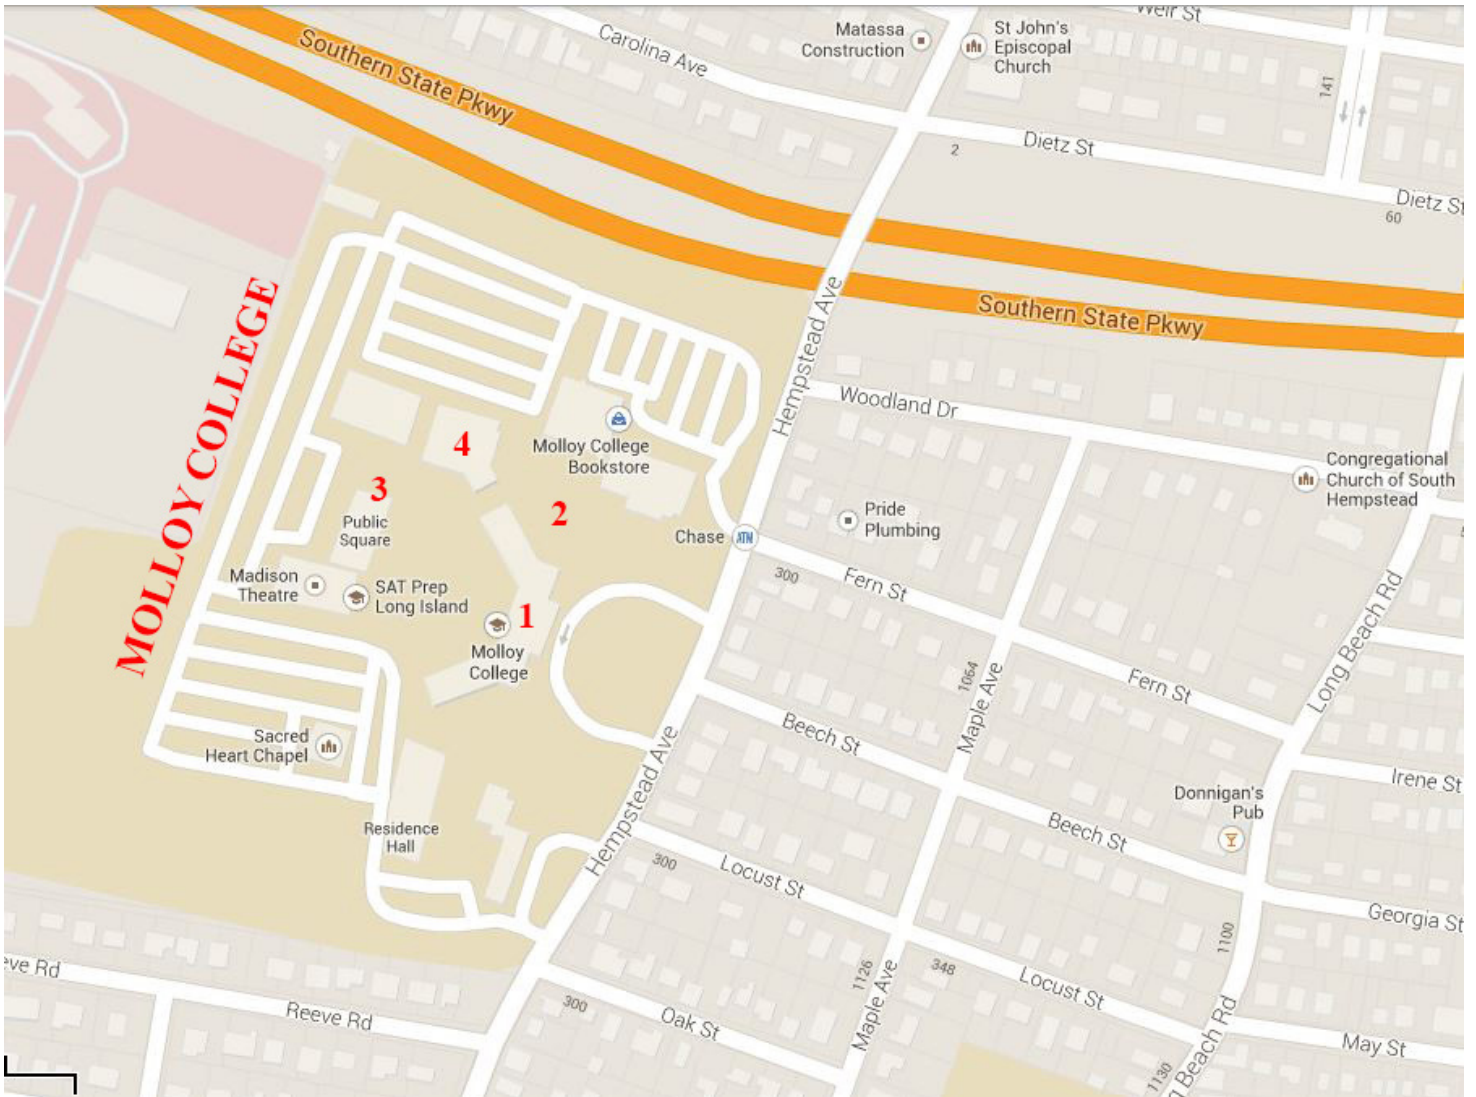

SOUTHSHORE ZEN AT MOLLOY COLLEGE

DIRECTIONS

- 1: Reception Room [Kellenberg Hall, Main Floor] 2: Zazen Parking [Faculty Parking Lot] 3: Multipurpose Room [Public Square, 2nd Floor]
4: C101 [Casey Building, First Floor]

DIRECTIONS TO MOLLOY

Molloy College is located at 1000 Hempstead Avenue, Rockville Centre, NY. Sunday zazen normally takes place in the Reception Room [# 1 on map], but occasionally in the Multipurpose Room [#3 on map]. Please consult the zazen schedule on our website [in-zen.org] for details.

To get to Molloy from the Southern State Parkway, (1) take exit 20, Grand Ave. S (Baldwin); (2) make a right onto Georgia Street; (3) keep going straight onto Beech Street until you reach the College; (4) make a short right onto Hempstead Avenue and a left into the College. You are welcome to park in Faculty Parking Lot A [#2 on map] when you come for Sunday zazen.